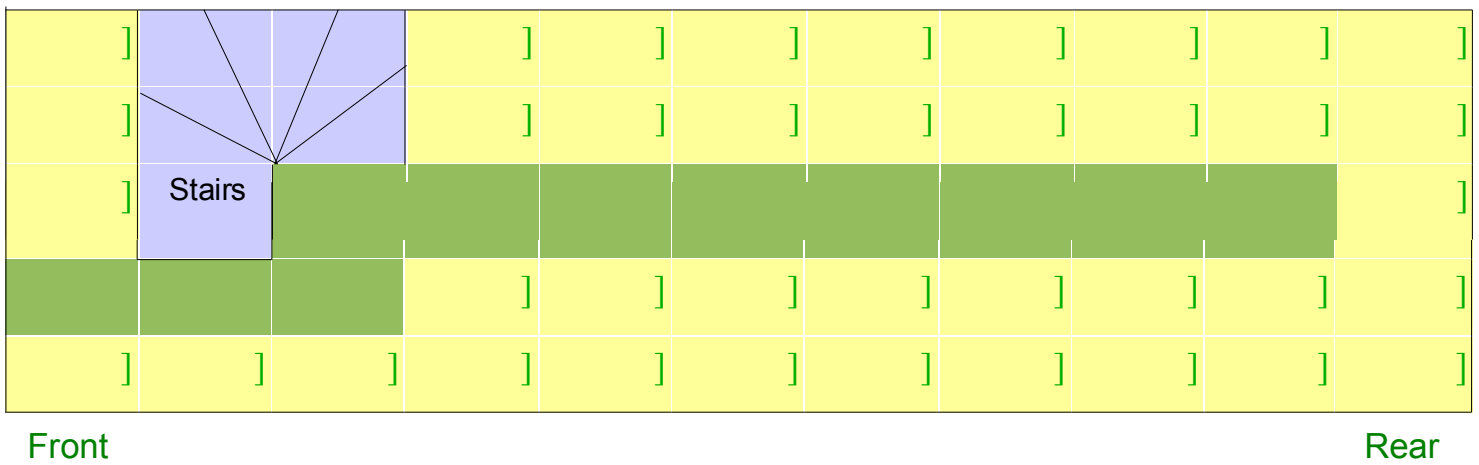

Southcoast Motor Services, Ltd:

www.southcoastmotorservices.co.uk

Double-deck seating plan

69 seats in total

Upper deck. 39 seats.

Lower deck. 30 seats.

Not to scale. Intended only as a guide.