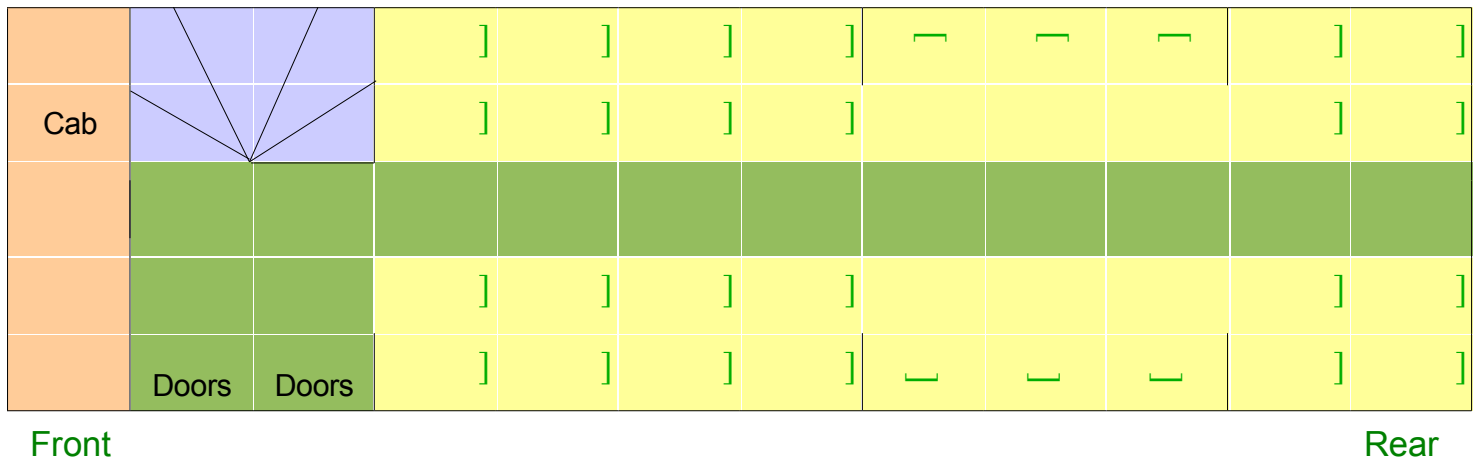

Southcoast Motor Services, Ltd:

www.southcoastmotorservices.co.uk

Double-deck seating plan

69 seats in total

Upper deck. 39 seats.

Lower deck. 30 seats.

Not to scale. Intended only as a guide.